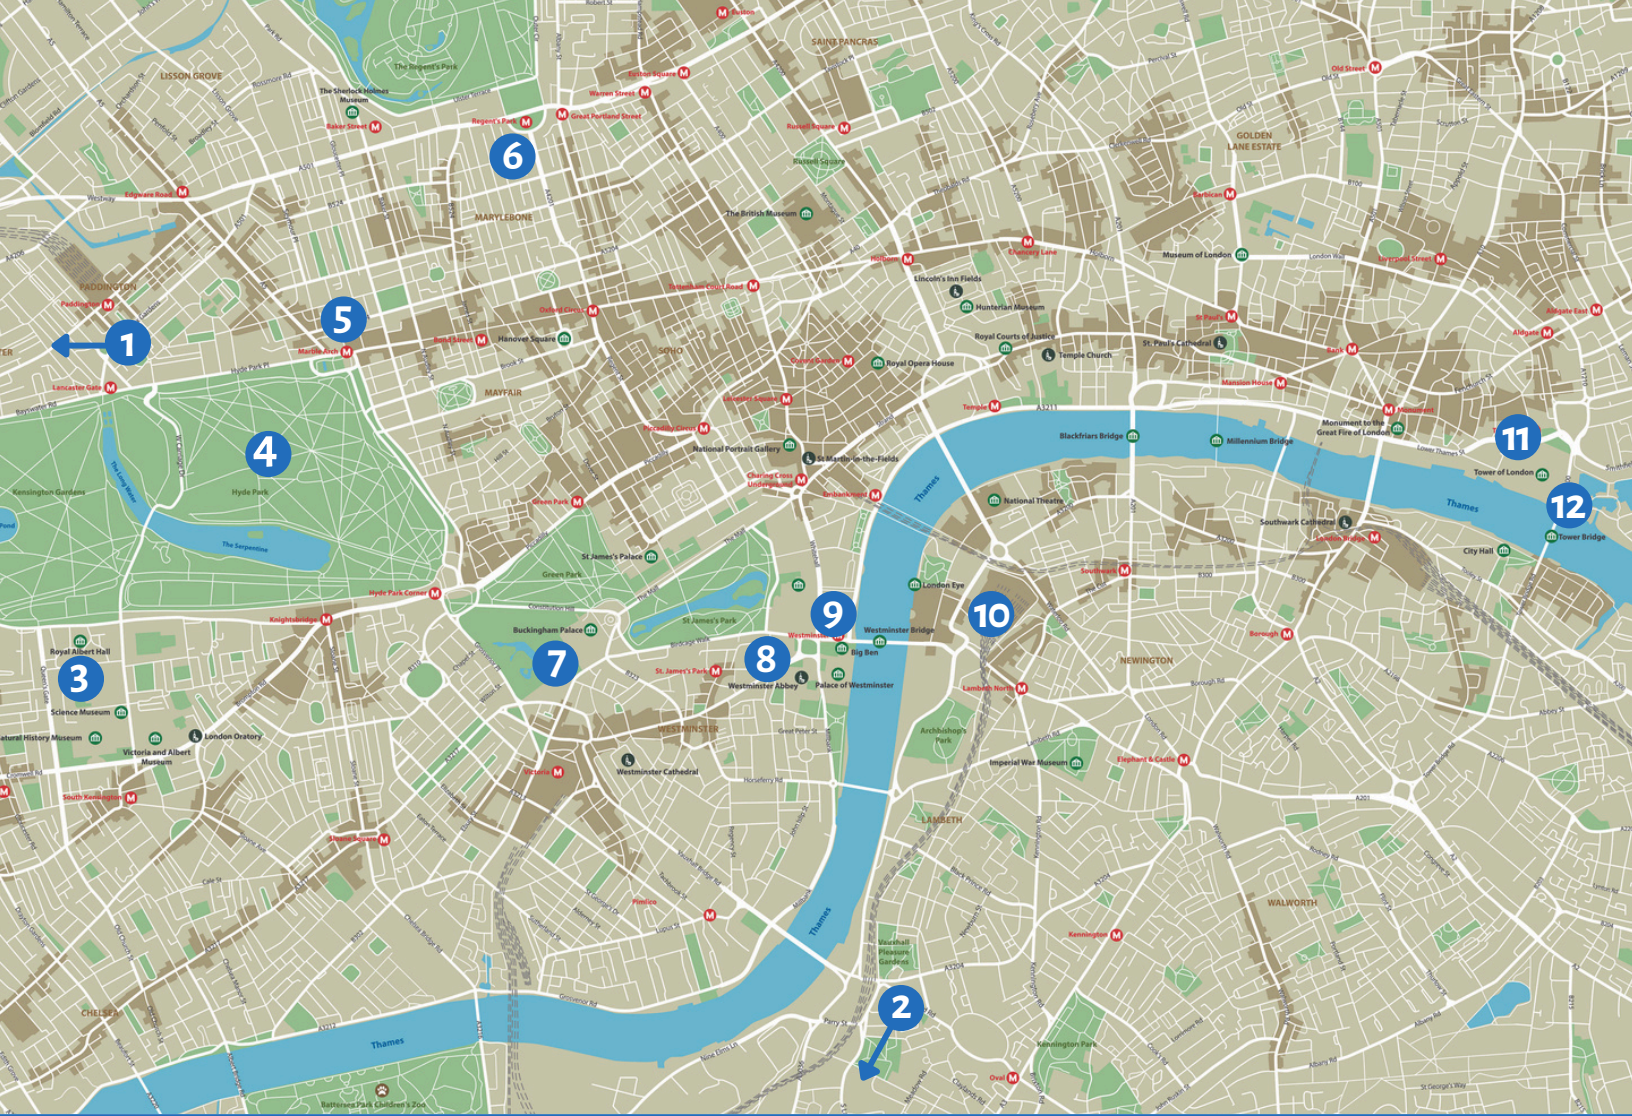

# places to know in London

1 Heathrow Airport (LHR)

2 Gatwick Airport (LGW)

3 Royal Albert Hall

4 Hyde Park & The Serpentine

5 Marble Arch

6 Regent's Park

7 Buckingham Palace

8 Westminster Abbey

9 Houses of Parliament

10 The London Eye

11 Tower of London

12 Tower Bridge

## Seasonality

HIGH SEASON: mid May to September, December

LOW SEASON: January to April, September to November

[magiclampvacations.com](http://magiclampvacations.com) | (407) 698-5468